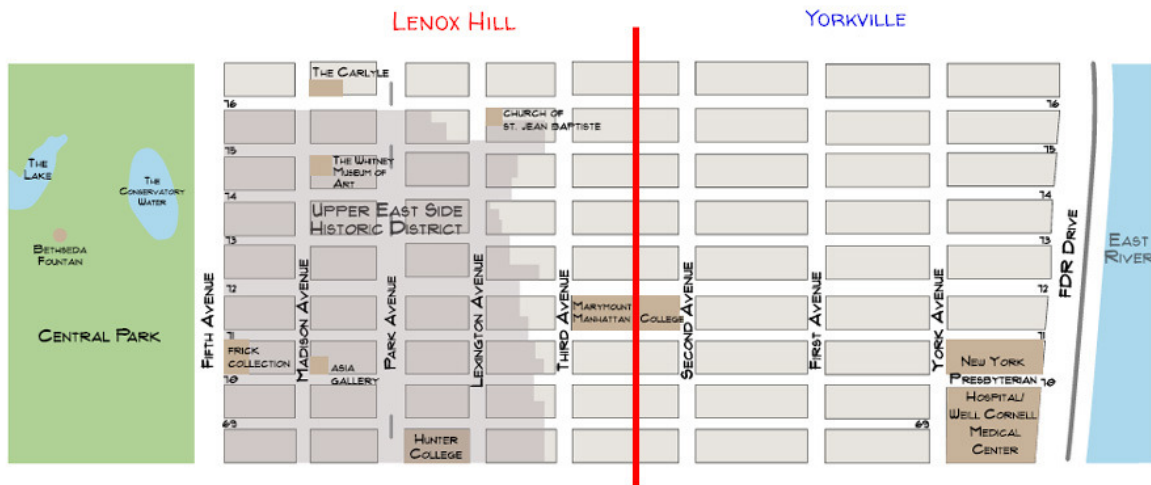

Prudential Douglas Elliman
Morgane Le Fay
Lisa Perry
Michael Kors
L'Olivier Floral Atelier [on 76 st.]
Vera Wang
Kenneth W. Rendell Gallery
Edith Weber Antique Jewelry

Stubbs & Wootton
Yves Delorme
Bemelmans Bar at the Carlyle
Cafe Carlyle
Helly Nahmad Gallery
[on 76 st.] H.M. Luther Antiques
[on 76 st.] The Carlyle Hotel

21

76th Street:

Cafe Boulud [on 76 st.]
The Surrey Hotel [on 76 st.]
Bar Pleiades [on 76 st.]
Stephen Russell
Elizabeth Locke at Peipers & Kojen ...
Pat Areias
F. M. Allen
R.S. Durant
Florian Papp
Three Guys Restaurant
Nanette Lepore
DeLorenzo Gallery
Carolina Herrera
[on 76 st.] Quick Park
[on 76 st.] Donald Morris
[on 76 st.] Sands & Company, Inc.
Berluti
Diptyque

Alexandre De Paris
Zitomer
Yuta Powell
Christian Louboutin
Samantha Thavasa
Zigzag Jewelry Designs
Ann Ahn
Shen New York
Fabrizio Giannone
Claudia Ciuti

75th Street:

Bang & Olufsen
Antiquarium, Ltd.
Jo Malone
Traum Safe
Shi Cashmere
Morgenthal Frederics Opticians
Alexander Gallery
VBH