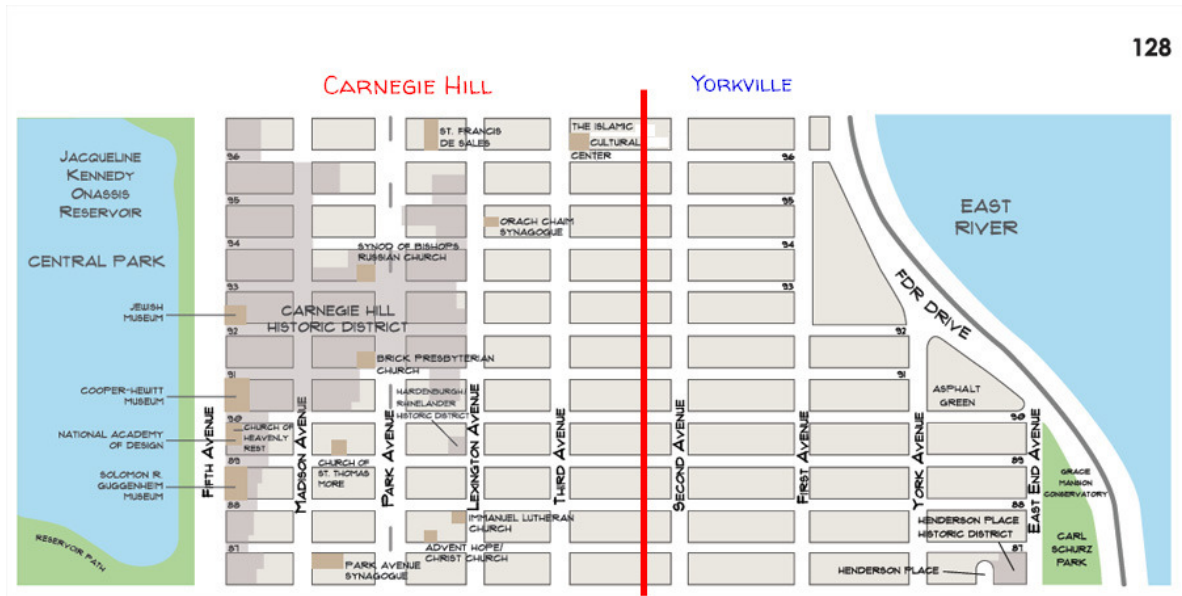

Madison Avenue

86th Street:

Look Sharp Valet Cleaners [on 86 st.]
Core Fitness Inc. [on 86 st.]
Carnegie Hill Dental Group [on 86 st.]
JP Morgan Chase [on 86 st.]
Madura
Venture
Dean & DeLuca
Demarchelier Restaurant
H. L. Purdy Opticians
Chuckies New York
Centolire
Hippototamus

Prestige Cleaners and Tailors

Montmartre
The Body Shop
[on 85 st.] Coach

85th Street:

Alert Parking Corporation [on 85 st.]
David Barton Gym [on 85 st.]
New Amity Restaurant
BIS Designer Resale
Encore
Schweitzer Linens
Artbag
Flowers By Philip